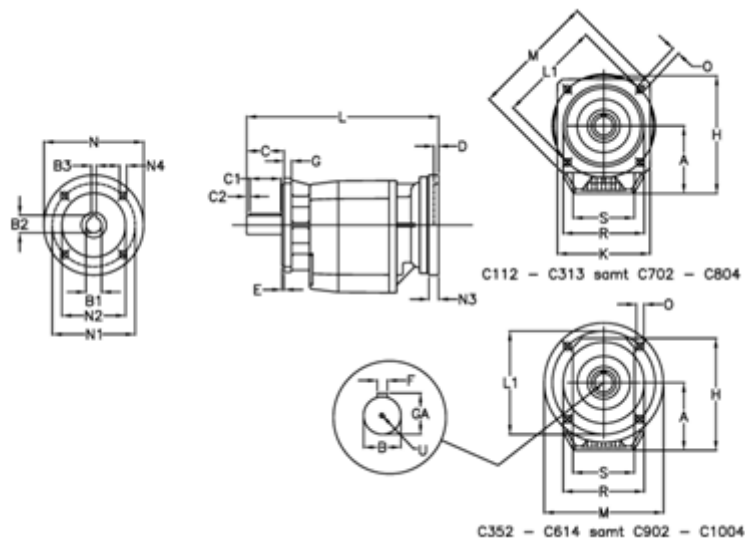

Data Sheet

Article number: 40600845542420

Description: Helical gearbox
C804F-455,4-P63B5

Measures

A = 247.0	D = 4.0	L1 = 350	R = 320
B = 80	E = 5	M = 400	S = 300
B1 = 11	F = 22	N = 140	U = M20x42
B2 = 12.8	G = 20	N1 = 115	
B3 = 4	GA = 85.0	N2 = 95	
C = 140	H = 422.0	N3 = 0	
C1 = 110	K = 350	N4 = M8x19	
C2 = 15	L = 576.5	O = 18.0	